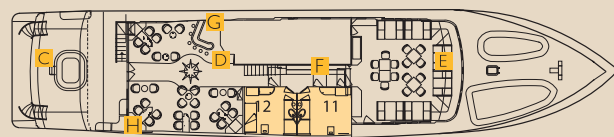

## M/Y CORAL I

36 passengers

MOON DECK

SKY DECK

EARTH DECK

SEA DECK

#### Technical Specifications

Category:	Deluxe
Length:	130.25 ft. (39.7 mts.)
Wide:	27.89 ft. (8.50 mts.)
Decks:	4
Built in:	Germany
	Totally converted in 2005
Passengers:	36
Crew:	10
Guides:	3 multilingual naturalists
Speed:	12 knots
Cruise Speed:	10 knots

#### Technical Specifications

Category:	Deluxe
Length:	99.41 ft. (34.15 mts.)
Wide:	21.29 ft. (6.49 mts.)
Decks:	4
Built:	Holland
	Totally converted in 2006
Passengers:	20
Crew:	10
Guides:	2 multilingual naturalists
Speed:	12 knots
Cruise Speed:	10 knots