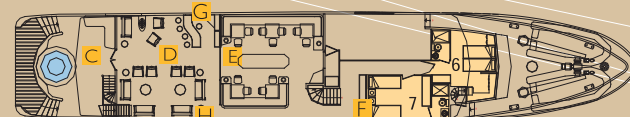

## M/Y CORAL II

20 passengers

MOON DECK

SKY DECK

EARTH DECK

SEA DECK

## OUTSIDE CABINS

■ JUNIOR CABIN

■ MOON CABIN

■ STANDARD CABIN