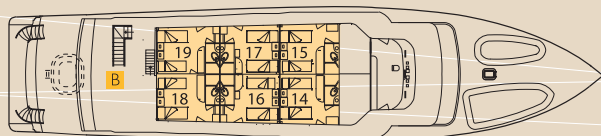

## M/Y CORAL I

36 passengers

MOON DECK

SKY DECK

EARTH DECK

SEA DECK

#### Technical Specifications

Category:	Deluxe
Length:	130.25 ft. (39.7 mts.)
Wide:	27.89 ft. (8.50 mts.)
Decks:	4
Built in:	Germany
	Totally converted in 2005
Passengers:	36
Crew:	10
Guides:	3 multilingual naturalists
Speed:	12 knots
Cruise Speed:	10 knots

#### Technical Specifications

Category:	Deluxe
Length:	99.41 ft. (34.15 mts.)
Wide:	21.29 ft. (6.49 mts.)
Decks:	4
Built:	Holland
	Totally converted in 2006
Passengers:	20
Crew:	10
Guides:	2 multilingual naturalists
Speed:	12 knots
Cruise Speed:	10 knots