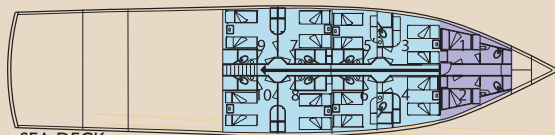

## M/Y CORAL I

36 passengers

MOON DECK

SKY DECK

EARTH DECK

SEA DECK

#### Technical Specifications

Category:	Deluxe
Length:	130.25 ft. (39.7 mts.)
Wide:	27.89 ft. (8.50 mts.)
Decks:	4
Built in:	Germany
	Totally converted in 2005
Passengers:	36
Crew:	10
Guides:	3 multilingual naturalists
Speed:	12 knots
Cruise Speed:	10 knots

#### Technical Specifications

Category:	Deluxe
Length:	99.41 ft. (34.15 mts.)
Wide:	21.29 ft. (6.49 mts.)
Decks:	4
Built:	Holland
	Totally converted in 2006
Passengers:	20
Crew:	10
Guides:	2 multilingual naturalists
Speed:	12 knots
Cruise Speed:	10 knots