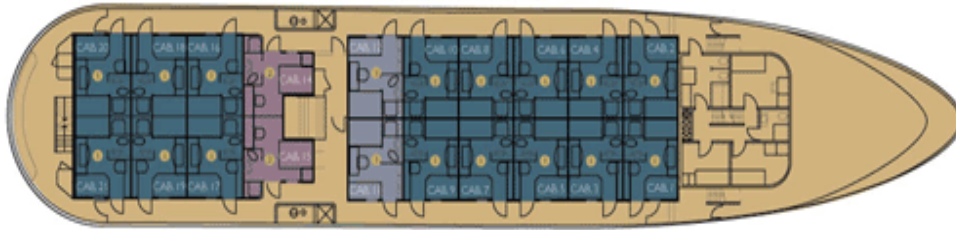

<p>Type 1 (twin beds)</p>	<p>3,2 meters x 4 meters 10,5 feet x 13,1 feet Measurement : 12.80 m2 139 sq.ft.</p>		
<p>Type 2 (double bed) (single use)</p>	<p>4 meters x 4 meters 13,1 feet x 13,1 feet Measurement : 12.05 m2 128 sq.ft.</p>		
<p>Type 3 (double)</p>	<p>3,2 meters x 4 meters 10,5 feet x 13,1 feet Measurement : 12.80 m2 139 sq.ft.</p>		
<p>Type 2 (double bed) (double use)</p>	<p>4 meters x 4 meters 13,1 feet x 13,1 feet Measurement : 12.05 m2 128 sq.ft.</p>		
<p>Type 3 (double bed + single bed) (triple use)</p>	<p>3,2 meters x 4 meters 10,5 feet x 13,1 feet Measurement : 12.80 m2 139 sq.ft.</p>		
<p>Type 4 (double bed)</p>	<p>4,2 meters x 4,5 meters 13,7 feet x 13,1 feet Measurement : 18.90 m2 170 sq ft.</p>		

CABIN DECK

- CABIN TYPE 1
- CABIN TYPE 2
- CABIN TYPE 3

MAIN DECK

- CABIN TYPE 4 (MASTER SUITE)