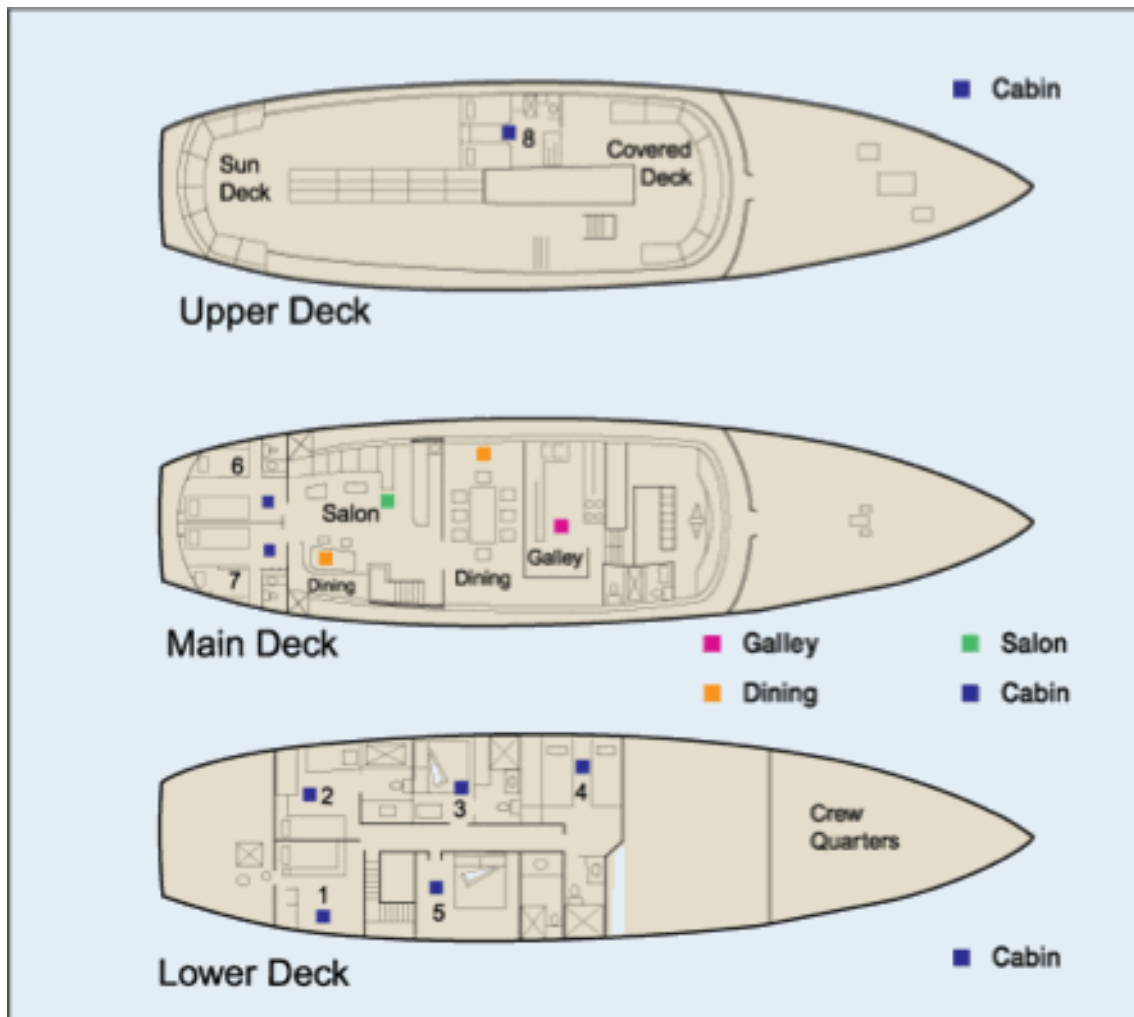

# M/Y Beluga Deck Plan

## Cabins:

- Cabin 1: Double cabin with twin beds, with extra bunk for families with a child if needed
- Cabin 2: Double cabin with twin beds
- Cabin 3: Double cabin with matrimonial bed
- Cabin 4: Double cabin with twin beds
- Cabin 5: Double cabin with matrimonial bed
- Cabin 6: Double cabin with twin beds that can be joined to form matrimonial bed
- Cabin 7: Double cabin with twin beds that can be joined to form matrimonial bed
- Cabin 8: Double cabin with twin beds

## Communal areas:

Two dining rooms that each seat 8 people, plus salon area with panoramic windows for lounging. Upper sun deck for sunbathing, relaxing, and reading. Covered deck for those who prefer some shade plus additional seating at bow of yacht to enjoy the views while cruising.